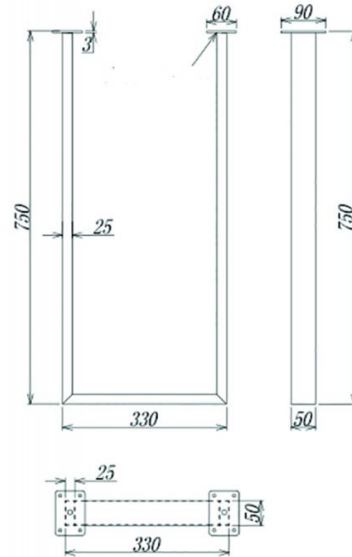

Black stainless steel support

Ref. 8209

780x330x50 mm.

Features

Black stainless steel support set

304 SS- 2 pieces

Dimensions: 750x330x50 mm.

Units per pallet: