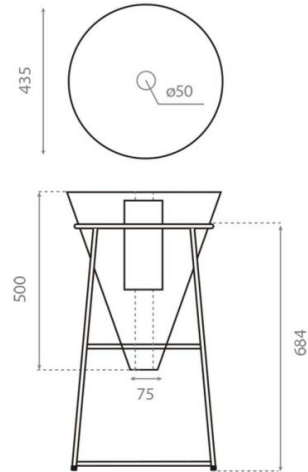

Round conical pedestal

Ref. 8212

450x450x780 mm.

Features

Round conical pedestal
Acacia wood
Dimensions: 450x450x780 mm.
Units per pallet:
Net weight: