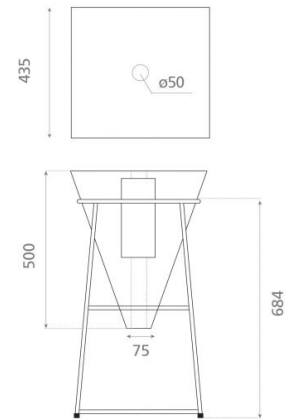

# Square conical pedestal

## Ref. 8213

450x450x780 mm.

### Features

Square conical pedestal  
Acacia wood  
Dimensions: 450x450x780 mm.  
Units per pallet:  
Net weight: