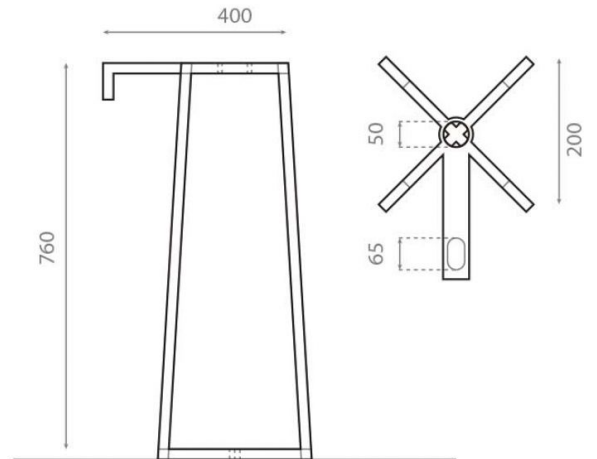

Stainless steel bars pedestal

Ref. 8216

400x200x760 mm.

Features

Stainless steel bars pedestal
Dimensions: 400x200x760 mm.
Compatible with Volta washbasin ref:
4086