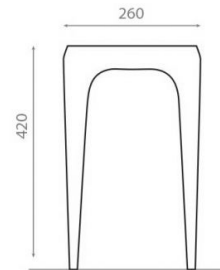

## Ref. 8201

260x260x420 mm.

### Features

Aluminium stool  
Dimensions: 260x260x420 mm.  
Units per palet:  
Net weight: