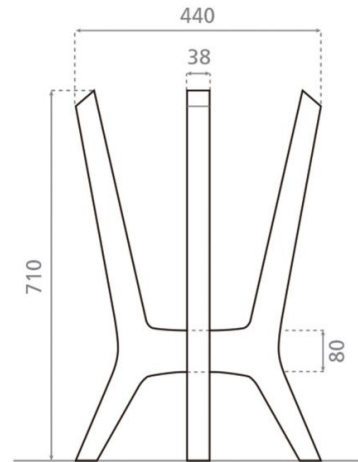

Wooden pedestal 8224

Ref. 8224

440x740 mm.

Features

Wooden pedestal
Valid for Florencia B washbasin
Units per pallet:
Net weight: