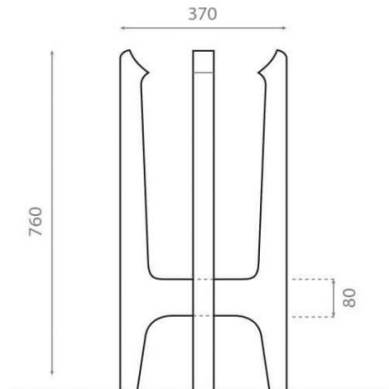

# Wooden bars pedestal 8226

## Ref. 8226

370x750 mm.

### Features

Wooden pedestal  
Valid for enameled stainless steel  
washbasins  
Units per pallet:  
Net weight: