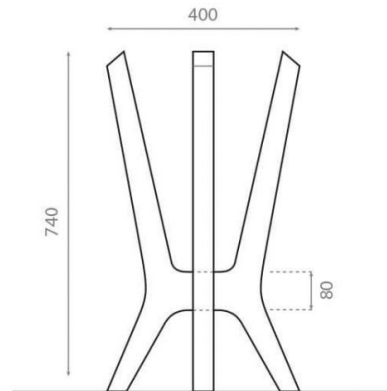

# Wooden bars pedestal 8223

**Ref. 8223**

400x740 mm.

**Features**

Wooden pedestal  
Valid for conical stainless steel  
washbasin  
Dimensions: 400x740 mm.  
Units per palet:  
Net weight: