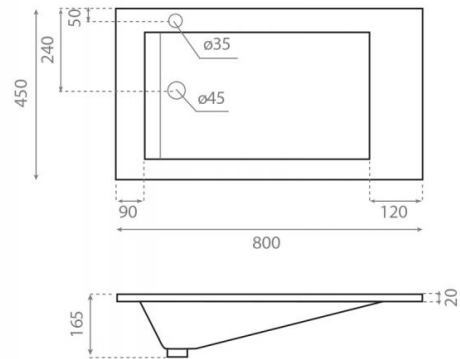

Tecno pizarra

Ref. 0567

800x450x165 mm

Features

Vessel washbasin.
No wall-mounting possibility.
With overflow.
Net weight 15kg, gross weight 16kg.
Units per pallet:16.