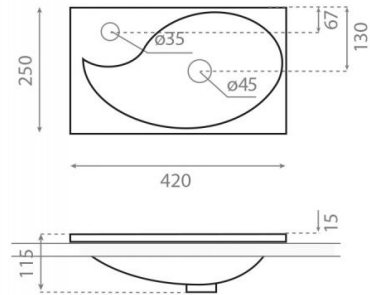

Aqua

Ref. 0572

420x250x115 mm

Features

Vessel washbasin.No wall-mounting possibility.Without overflow.Net weight 3kg, gross weight 4kg.Units per pallet: 84.