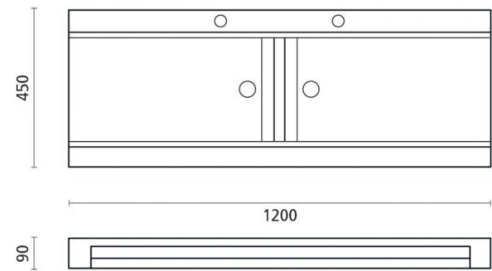

Salzburgo

Ref. 5003

1200x450x90 mm.

Features

Topcounter washbasin
Teak wood
Dimensions: 1200x450x90 mm.
It needs support H2008