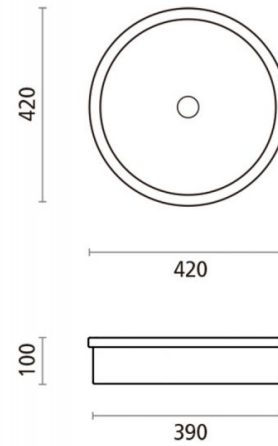

Belted

Ref. 6015
420x100 mm.

Features