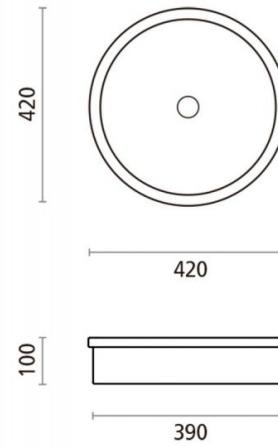

Belted

Ref. 6015
420x100 mm.

Características