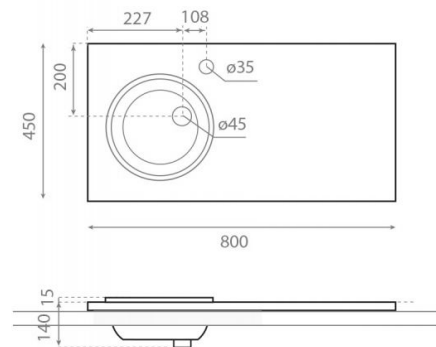

Satélite

Ref. 0578

800x450x155 mm

Features

Vessel washbasin.No wall-mounting possibility.Without overflow.Net weight 13kg, gross weight 14kg.Units per palet 20.