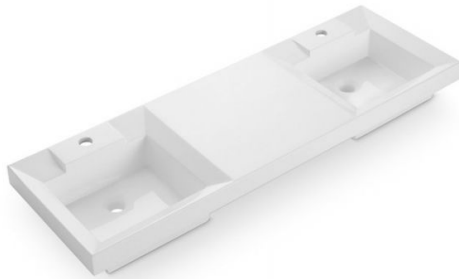

## Ref. 0579

1200x400x180 mm

### Features

Vessel washbasin.  
No wall-mounting possibility.  
Without overflow.  
Net weight 21,5kg, gross weight 22kg.  
Units per palet: 16.