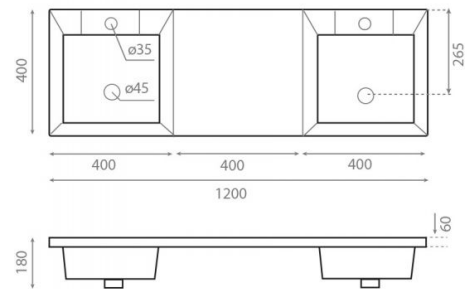

## Ref. 0579

1200x400x180 mm

### Features

Vessel washbasin.  
No wall-mounting possibility.  
Without overflow.  
Net weight 21,5kg, gross weight 22kg.  
Units per palet: 16.