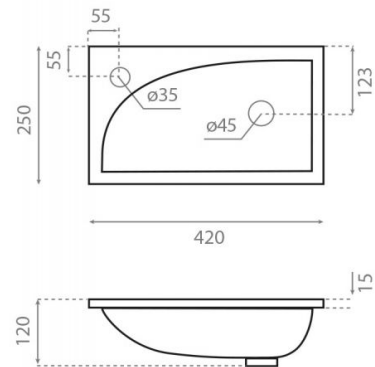

Somo

Ref. 0546

420x250x120 mm

Features

Resin vessel washbasin.No-wall mounting possibility.Without overflow.Net weight 3,5kg, gross weight 4kg.Units per palet: 84.