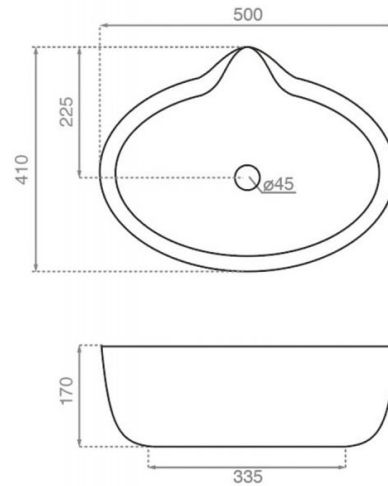

# Titanic 2nd class flowers

**Ref. 4074/22**

500x410x170 mm.

## Features

Porcelain washbasin  
White porcelain.  
Dimensions: 500x410x170 mm  
Flowers pattern  
Net weight:  
Gross weight:  
Units per pallet: