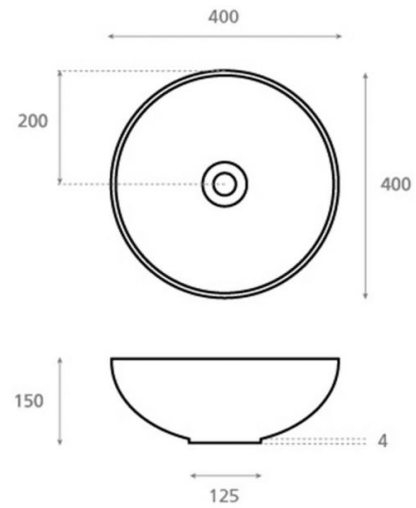

Microcement light grey

Ref. 1502MC

400x150 mm.

Features

Porcelain and microcement washbasin.
Dimensions: 400x400x150 mm.
Net weight 8kg, gross weight 9kg.
Units per pallet: 52.