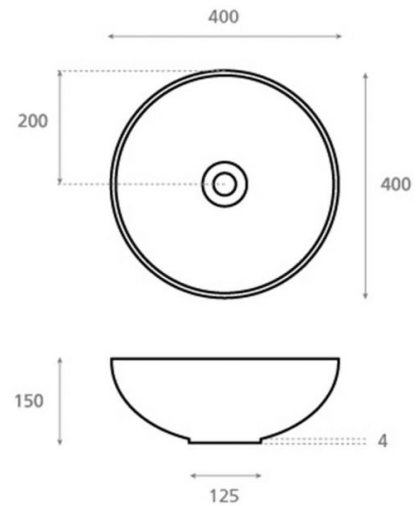

Microcement dark grey

Ref. 1503MC

400x150 mm.

Features

Porcelain and microcement washbasin.

Dimensions: 400x400x150 mm.

Net weight 8kg, gross weight 9kg.

Units per pallet: 52.