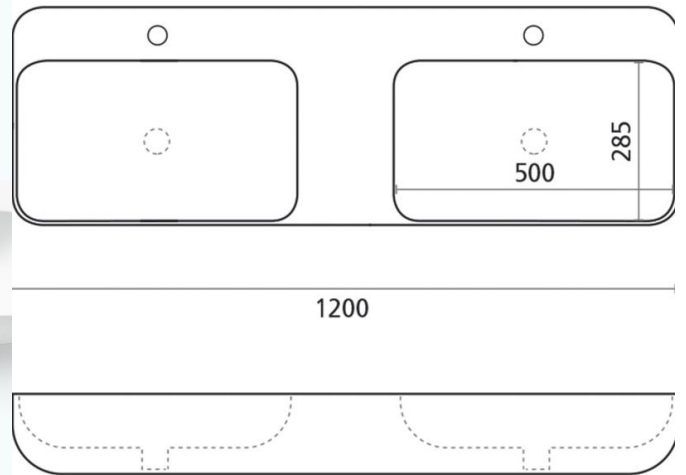

Bari Solid Surface

Ref. 6022

1200 x 400 x 140 mm.

Features

Wall-hung double washbasin
Dimensions: 1200 x 400 x 140 mm.