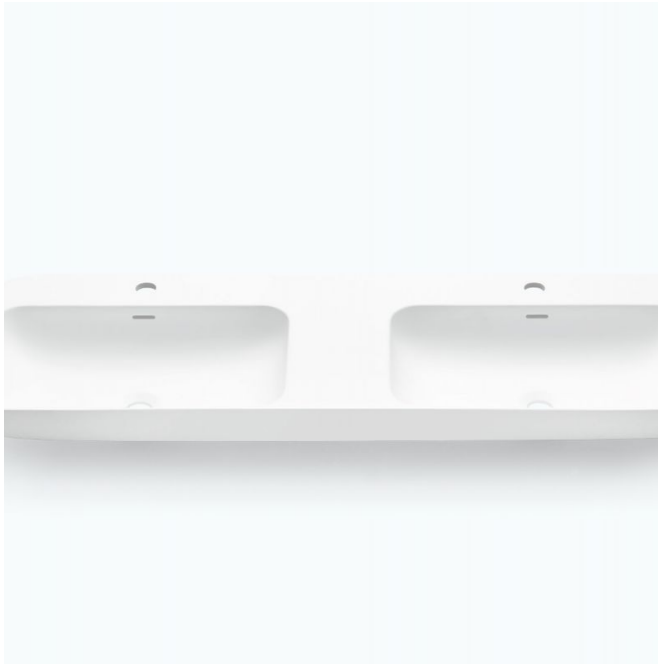

Bari Solid Surface

Ref. 6022

1200 x 400 x 140 mm.

Features

Wall-hung double washbasin
Dimensions: 1200 x 400 x 140 mm.