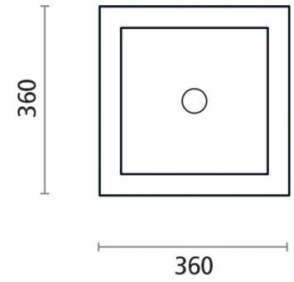

Cuadrado

Ref. 6025

360 x 360 x 850 mm.

Features

Pedestal washbasin

Dimensions: 360 x 360 x 850 mm.