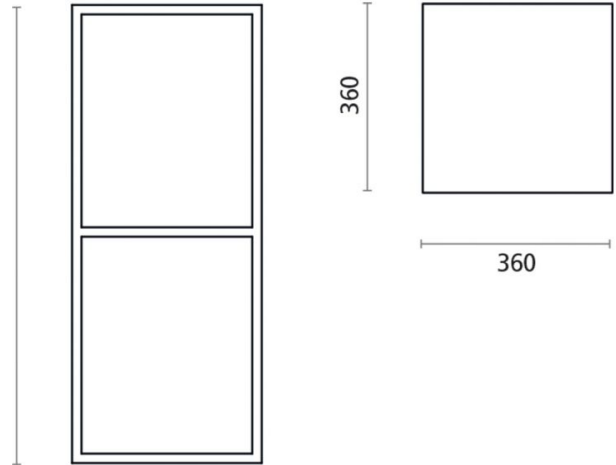

Módulo cuadrado

Ref. 6026

360 x 360 x 850 mm.

Features

Square storage unit
Dimensions: 360 x 360 x 850 mm.