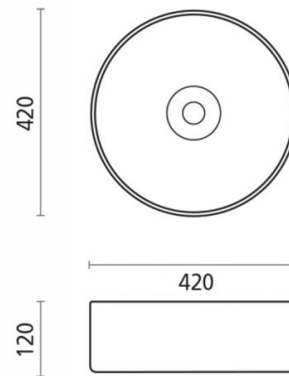

# Reinosa

**Ref. 08038**

420x150 mm.

## Features

Cement washbasin  
Dimensions: 420x150 mm.