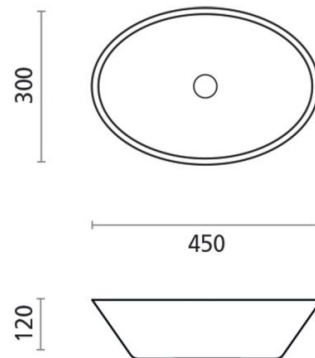

Trieste

Ref. 6017

450x300x120 mm.

Features

Topcounter washbasin
Dimensions: 450x300x120 mm.

Available colors: