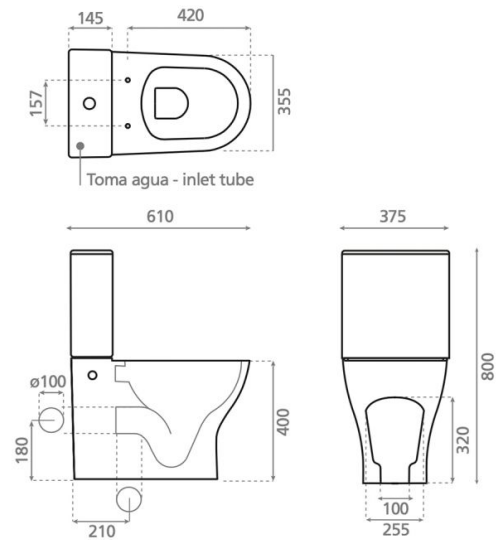

## Ref. 4555

610x375x800 mm.

### Features

- Floor toilet with tank
- Rimless
- Dual outlet
- Dual-flush cistern
- Removable thermoset slim cover
- Soft close
- Weight 40kg | Units per palet
- 12. Certification ECO 3 / 4,5l. ajustable to 6l