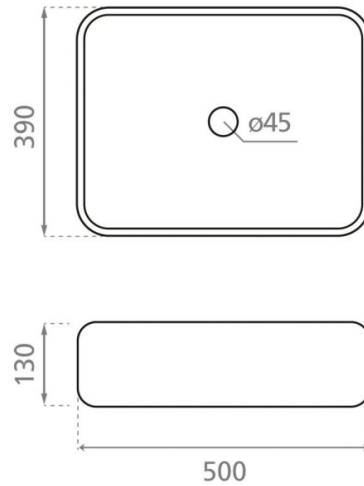

Dinan rectangular

Ref. 4113

500x390x130 mm.

Features

Topcounter washbasin
Without overflow
500x390x130 mm.

Available colors: