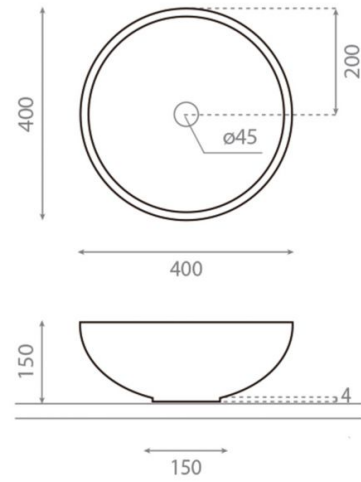

Black marble

Ref. 00396

400 x 150 mm.

Features

Lys topcounter washbasin
Porcelain
Hand-painted
Black marble finish
Dimensions: 400x150 mm.
Base: 125 mm.