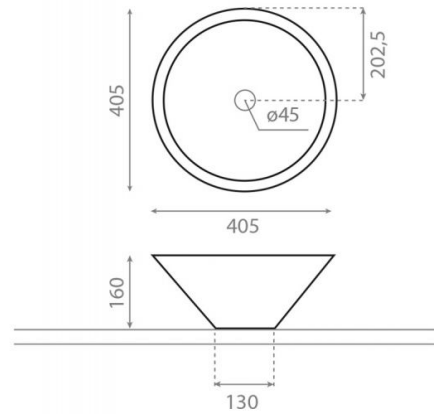

Cónico

Ref. 00306

405x160 mm

Features

Stone washbasin, Natural Series Collection.
No wall-mounting possibility.
Without overflow.
Net weight 9kg, gross weight 10kg.
Units per pallet: 28.

Available colors: