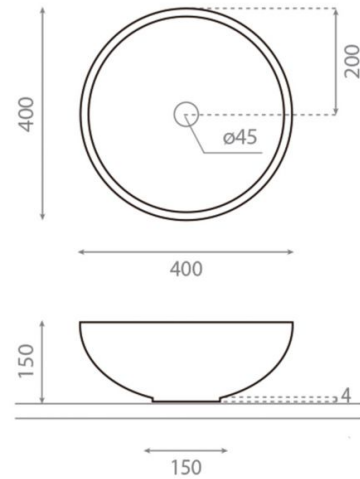

# Matt

**Ref. 00401**

400x150 mm.

## Features

Lys topcounter washbasin  
Porcelain  
Hand-painted  
Matt black finish  
Dimensions: 400x150 mm.  
Base: 125 mm.