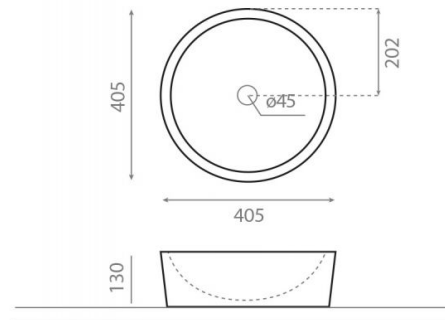

# Dual

**Ref. 00307**

405x130 mm

## Features

Natural Series Collection.  
No wall mounting possibility.  
Without overflow.  
Net weight 23kg, gross weight 24kg.  
Units per pallet: 33.

Available colors: