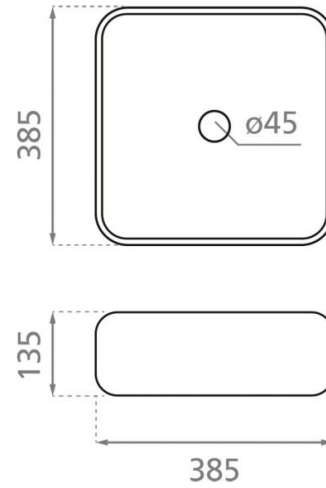

Dinan square

Ref. 4115

385x385x135 mm.

Features

Porcelain washbasin
Topcounter
Without overflow
Dimensions: 385x385x135 mm.