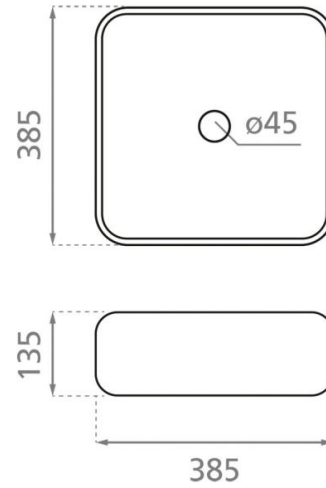

Dinan square

Ref. 4116

385x385x135 mm.

Features

Porcelain washbasin
Black or white
Topcounter
Without overflow
Dimensions: 385x385x135 mm.

Available colors: