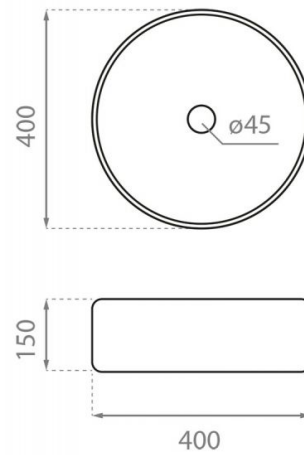

Dinan round

Ref. 4117

400x400x150 mm.

Features

Porcelain washbasin
Black
Dimensions: 400x400x150 mm.
Topcounter
Without overflow

Available colors: