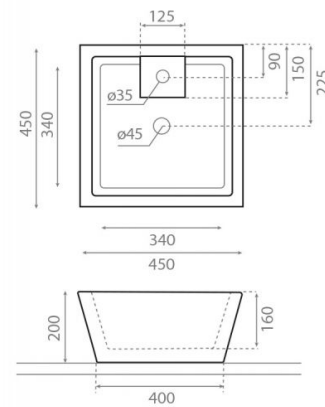

## Ref. 00310

450x450x200 mm

### Features

Stone washbasin, Natural Series Collection.  
No wall-mounting possibility.  
Without overflow.  
Net weight 43kg, gross weight 44kg.  
Units per pallet: 16.

Available colors: