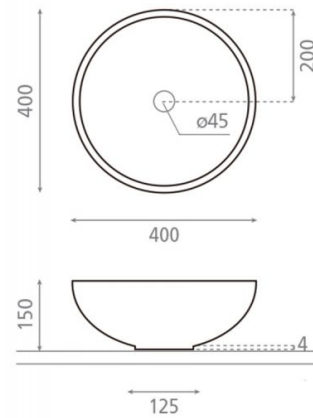

## Ref. 4084N

400x150 mm.

### Features

Porcelain washbasin  
Topcounter  
Dimensions: 400x150 mm.  
Base: 125 mm.

Available colors: