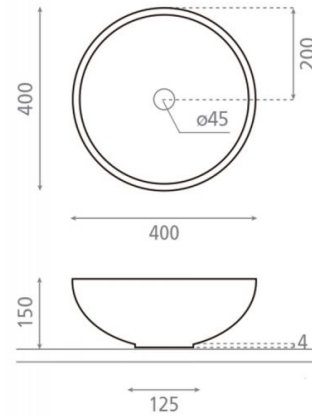

New Lys crudo

Ref. 4084CRU

400 x 150 mm.

Features

Porcelain washbasin
Natural finish
Dimensions: 400x150 mm.
Base: 125 mm.