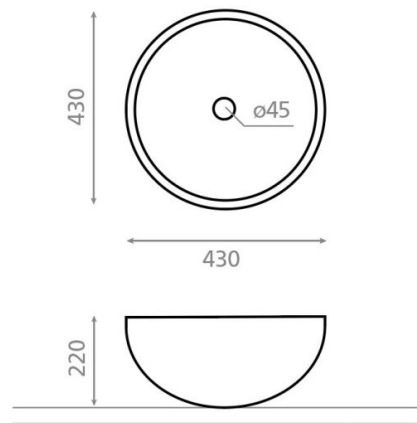

Bejes

Ref. 8333

430 x 220 mm.

Features

- Circular washbasin
- Shiny finish
- Topcounter washbasin
- Without overflow
- Stainless Steel