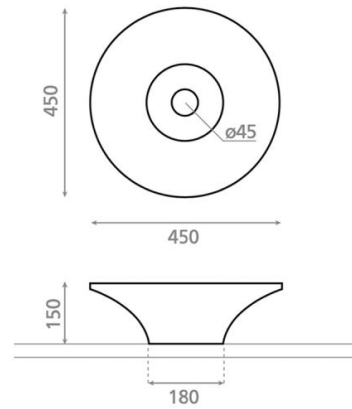

Bulnes

Ref. 8334

450 x 150 mm.

Features

- Circular washbasin
- Topcounter
- Without overflow
- Shiny finish
- Stainless steel