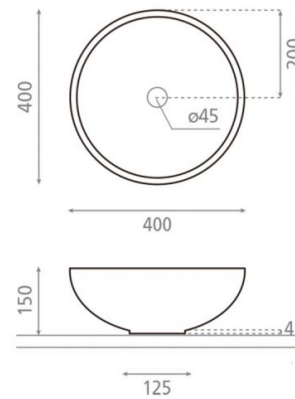

Burgundy marble

Ref. 00417

400x150 mm.

Features

New Lys washbasin.
Natural porcelain.
No wall-mounting possibility.
Dimensions: 400x150 mm.
Without overflow.
Decorated by the artists of Bathco
Atelier
Technique: ceramic paint