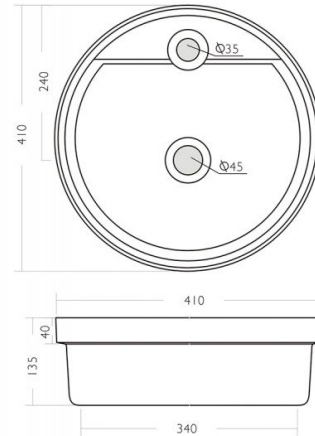

Buelna

Ref. 4124

405x135mm.

Features

Circular porcelain washbasin
Measures: 405x135mm.
Compatible with round draining rack
ref. 4124/T