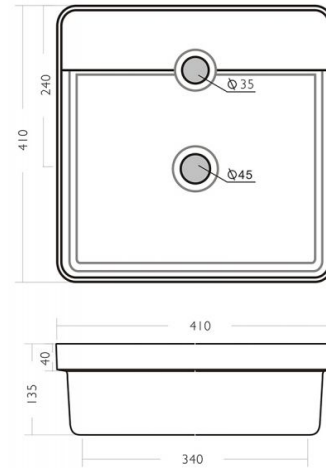

Besaya

Ref. 4123

410x410x140mm.

Features

Rectangular porcelain washbasin
Topcounter or semi-recessed
Measures: 410x410x140 mm.
Compatible with square draining rack
ref.: 4123/T