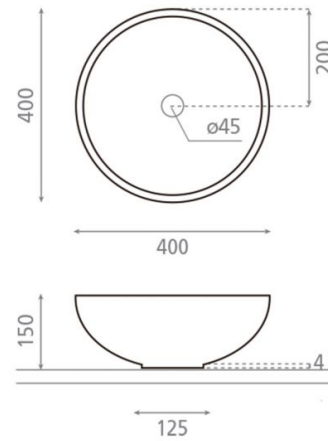

Moss

Ref. 00425

400x150 mm.

Features

New Lys washbasin.
Natural porcelain.
No wall-mounting possibility.
Dimensions: 400x150 mm.
Without overflow.
Decorated by the artists of Bathco
Atelier