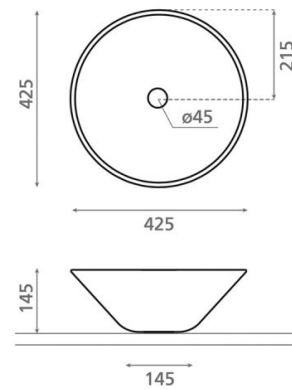

Plasencia

Ref. 4125

425x145 mm.

Features

Ref.: 4125
Round porcelain washbasin.
Without overflow.
Dimensions: 425x145 mm.