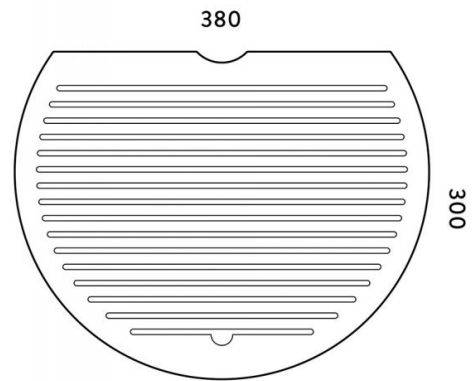

Buelna draining rack

Ref. 4124T

380x300x15 mm.

Features

Available colors: