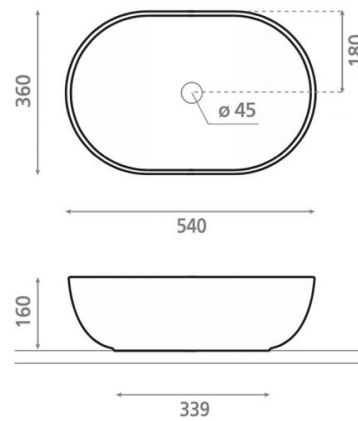

Livorno

Ref. 4129

540x360x160 mm.

Features

Topcounter washbasin
Porcelain
with overflow