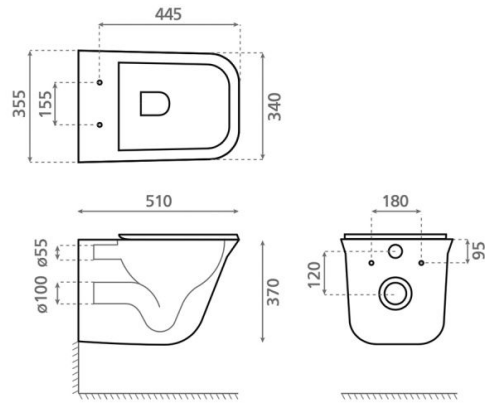

Piamonte

Ref. 4556

355x510x370 mm.

Features

- Wall - hung WC
- Rimless
- Removable thermoset slim cover
- Soft close
- Weight 22kg | Units per palet 20