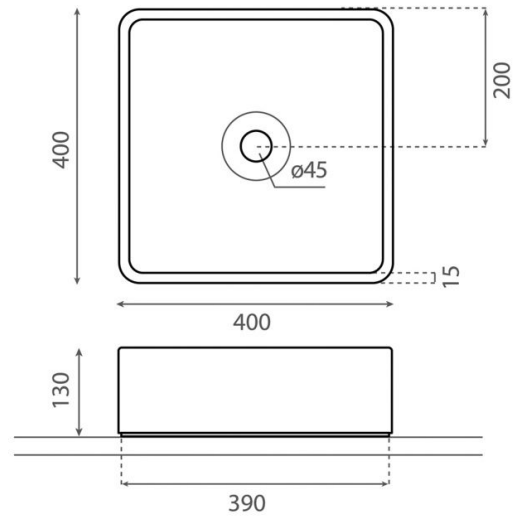

# Nestares

**Ref. 08051/GO**

400x400x130 mm.

## Features

Topcounter washbasin  
Without overflow  
400x400x130 mm.  
Cemlab

Available colors: