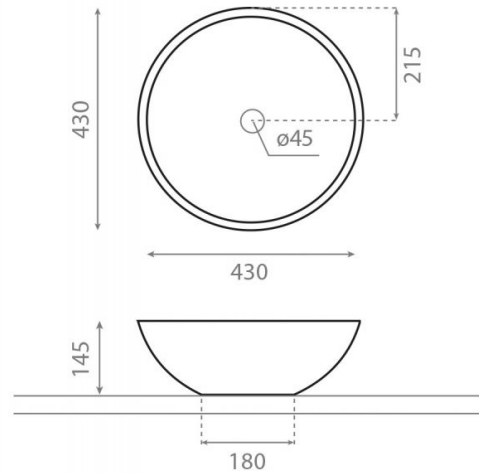

Castellón B CRU

Ref. 0012BCRU01

430x145 mm

Features

Porcelain vintage washbasin, natural finish.

Dimensions: 430x145 mm.

Net weight 8kg, gross weight 9kg.

Units per pallet 52uds.