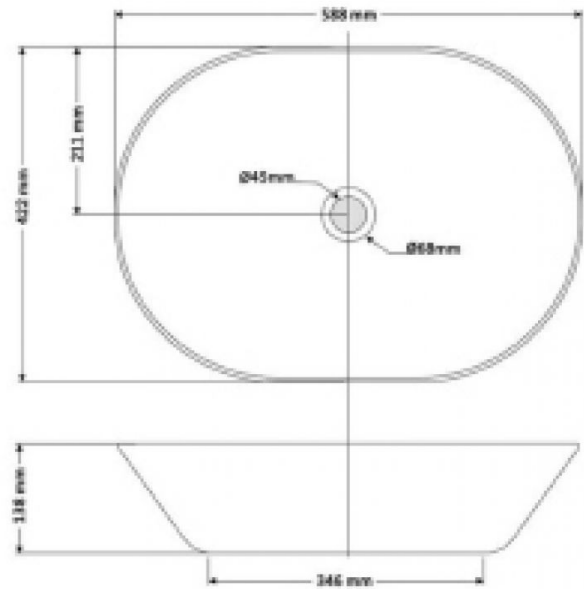

New Toulouse

Ref. 4037N/03

590x420x140 mm

Features

Decorated Amazona.
Available in other finishes.