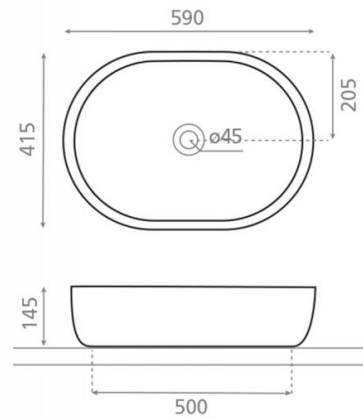

Toulouse CRU

Ref. 4037CRU03

590x415x145 mm

Features

Porcelain vintage washbasin, natural finish.

Dimensions: 590x415x145 mm.

Net weight 14kg, gross weight 15kg.

Units per pallet 40uds.